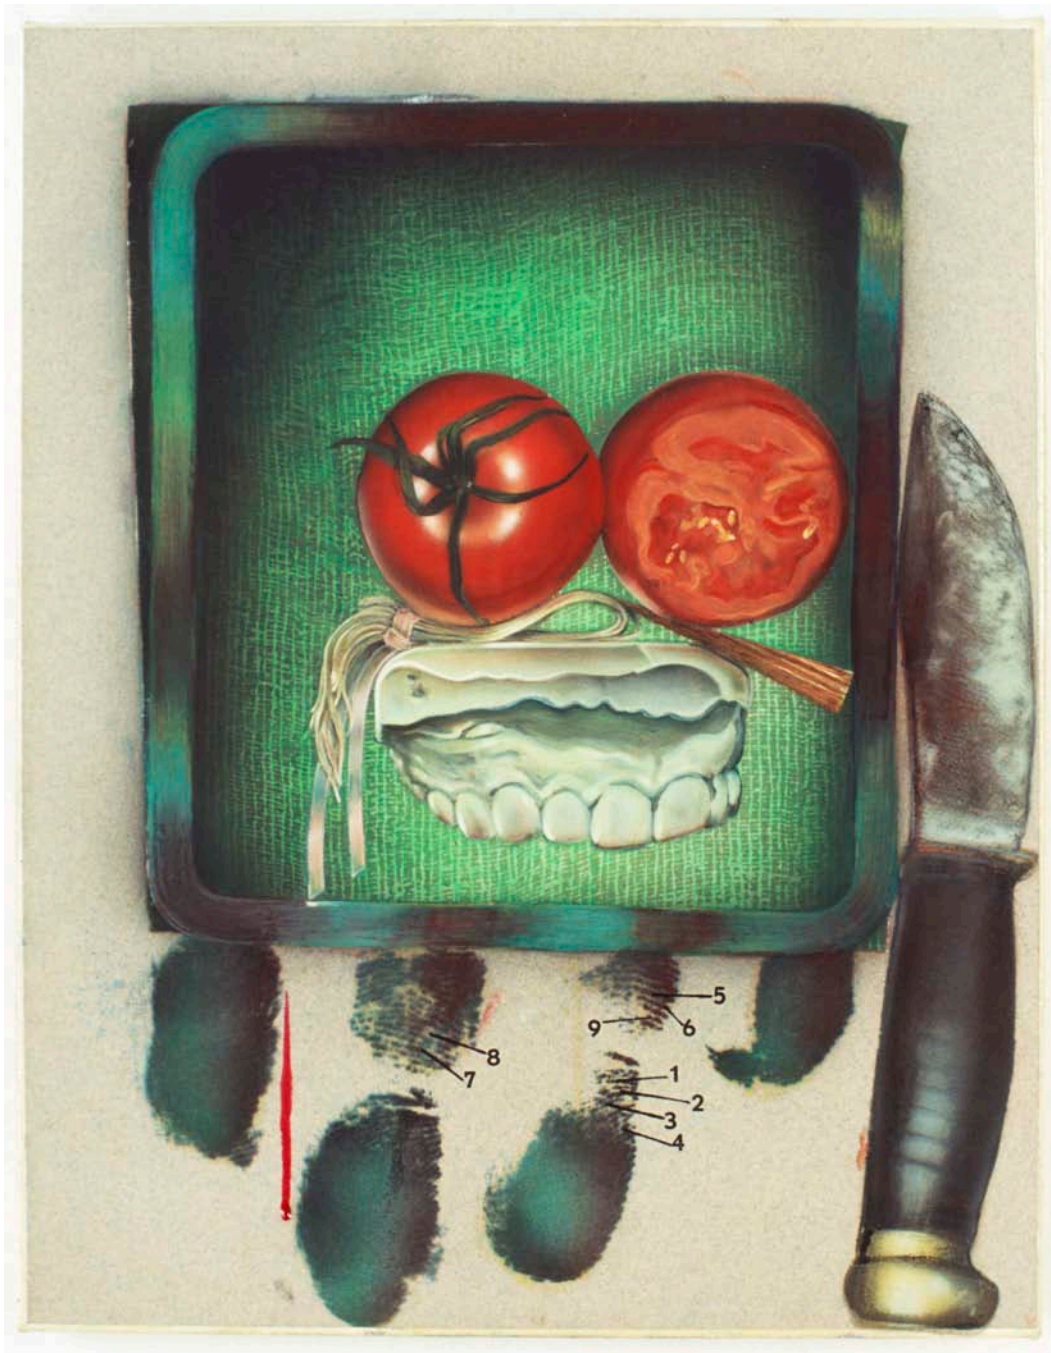

PAINTINGS

www.robfisherart.com/paintings/recent.html

The Package

acrylic, silkscreen, phosphorescence on paper mounted to canvas, 78" x 60 1/2", 2008.

PAINTINGS

www.robfisherart.com/paintings/recent.html

Clean Scene with Partial Prints

PAINTINGS

www.robfisherart.com/paintings/recent.html

Revolver
acrylic on paper mounted to canvas, 20" x 16", 2007.

PAINTINGS

www.robfisherart.com/paintings/recent.html

Domestic Violet

acrylic, silkscreen on paper mounted to canvas, 31" x 24 1/4", 2005.

Rob Fisher Paintings, 2008

PAINTINGS

www.robfisherart.com/paintings/recent.html

Rainbow Jail (2006)

acrylic on paper mounted on canvas, 36 1/4" x 24 1/4", 2006.

PAINTINGS

www.robfisherart.com/paintings/recent.html