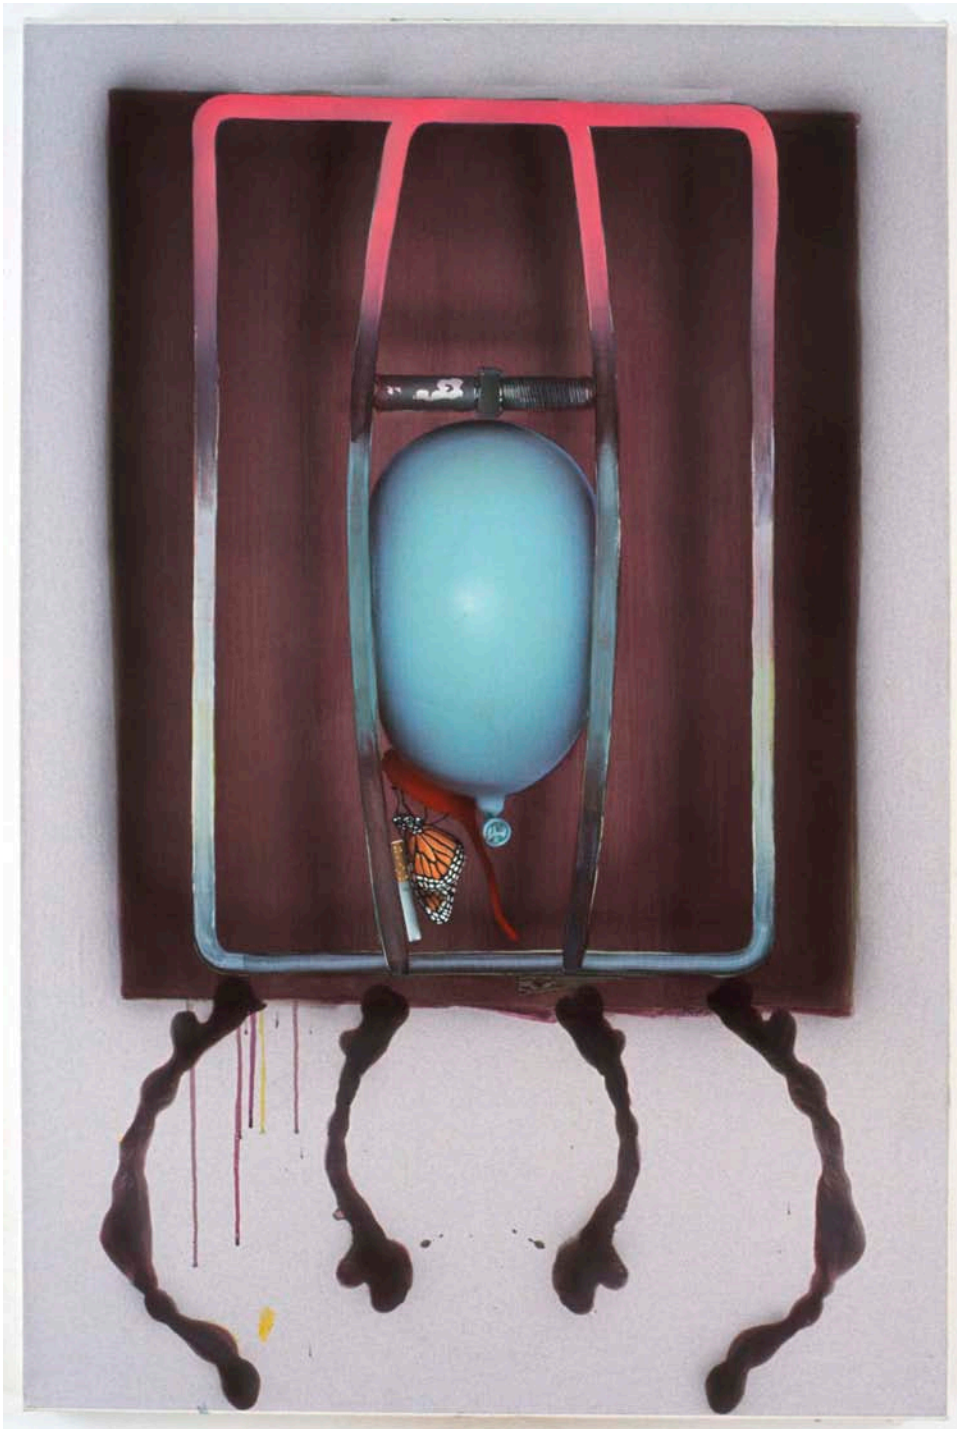

PAINTINGS

www.robfisherart.com/paintings/recent.html

The Package

acrylic, silkscreen, phosphorescence on paper mounted to canvas, 78" x 60 1/2", 2008.

PAINTINGS

www.robfisherart.com/paintings/recent.html

Clean Scene with Partial Prints

acrylic, silkscreen, phosphorescence on paper mounted to canvas, 78" x 60 1/2", 2008.

Rob Fisher Paintings, 2008

PAINTINGS

www.robfisherart.com/paintings/recent.html

Last Breath

acrylic, silkscreen, phosphorescence on paper mounted to canvas, 72" x 60 1/2", 2006.

PAINTINGS

www.robfisherart.com/paintings/recent.html

Revolver
acrylic on paper mounted to canvas, 20" x 16", 2007.

PAINTINGS

www.robfisherart.com/paintings/recent.html

Domestic Violet

acrylic, silkscreen on paper mounted to canvas, 31" x 24 1/4", 2005.

Rob Fisher Paintings, 2008

PAINTINGS

www.robfisherart.com/paintings/recent.html

Rainbow Jail (2006)

acrylic on paper mounted on canvas, 36 1/4" x 24 1/4", 2006.

PAINTINGS

www.robfisherart.com/paintings/recent.html