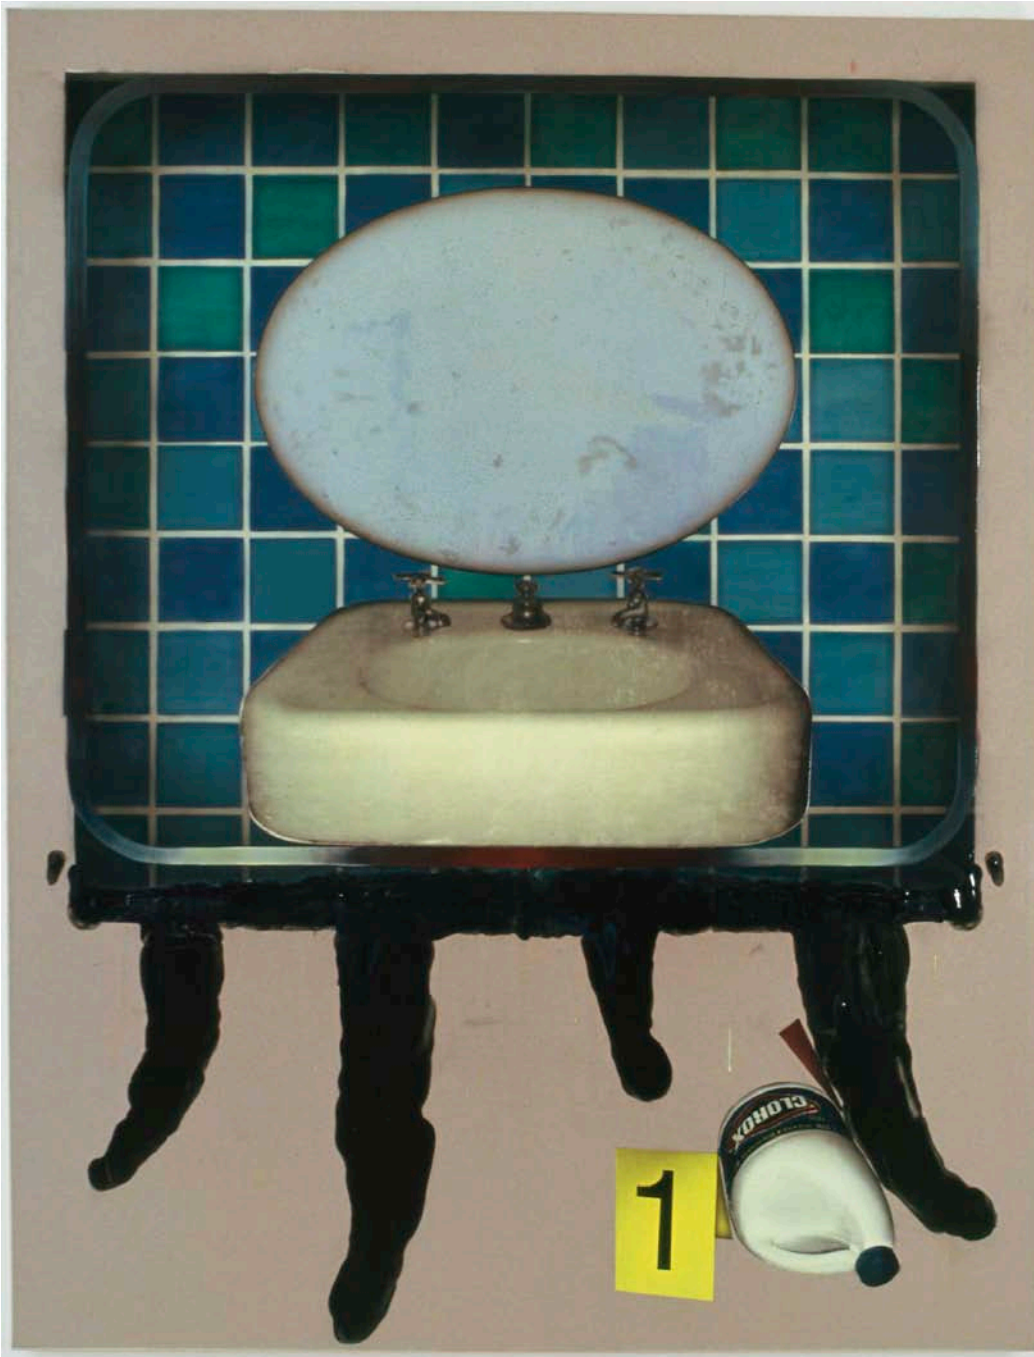

PAINTINGS

www.robfisherart.com/paintings/recent.html

The Package

acrylic, silkscreen, phosphorescence on paper mounted to canvas, 78" x 60 1/2", 2008.

PAINTINGS

www.robfisherart.com/paintings/recent.html

Clean Scene with Partial Prints

acrylic, silkscreen, phosphorescence on paper mounted to canvas, 78" x 60 1/2", 2008.

Rob Fisher Paintings, 2008

PAINTINGS

www.robfisherart.com/paintings/recent.html

Last Breath

acrylic, silkscreen, phosphorescence on paper mounted to canvas, 72" x 60 1/2", 2006.

PAINTINGS

www.robfisherart.com/paintings/recent.html

Revolver
acrylic on paper mounted to canvas, 20" x 16", 2007.

PAINTINGS

www.robfisherart.com/paintings/recent.html

Domestic Violet

acrylic, silkscreen on paper mounted to canvas, 31" x 24 1/4", 2005.